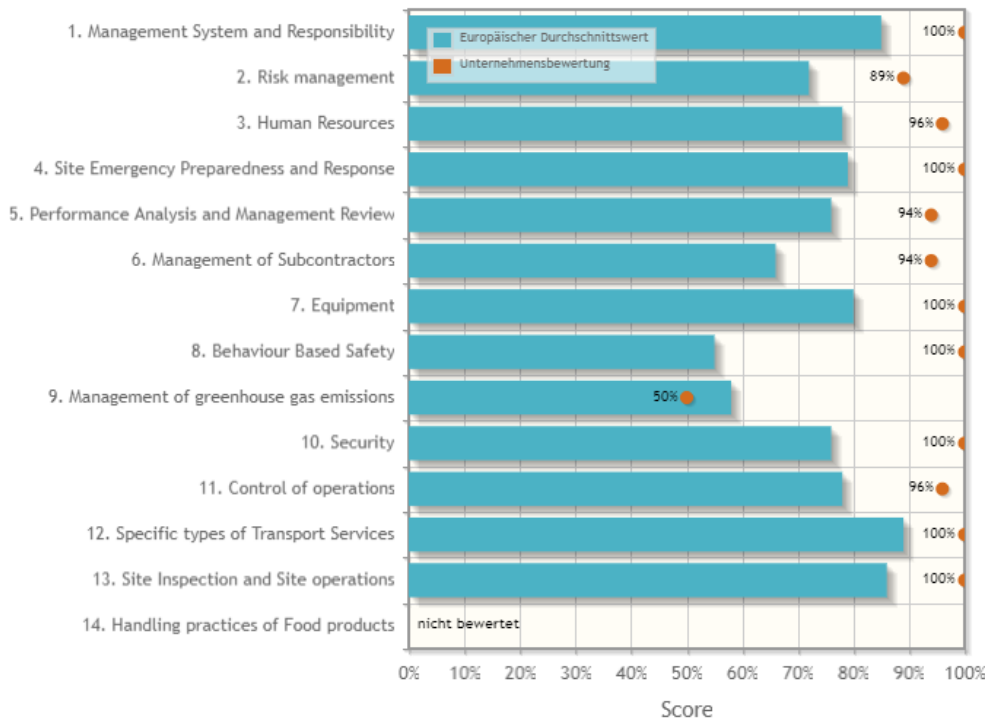

SQAS Attestation

Safety and Quality Assessment for Sustainability

KTL Kombi-Terminal Ludwigshafen GmbH Ludwigshafen

Report: 89421
Date: June 18, 2021
Country: Germany

Module:
Re-assessment:

Transport Service
Expires on June 18, 2024

Summary Report

Overall score of the company: 95%

Industry Range of scores per section

This chart shows the average scores of every SQAS section and the European average scores of every SQAS section of all companies with active reports that belong to the same SQAS module and the same questionnaire version.